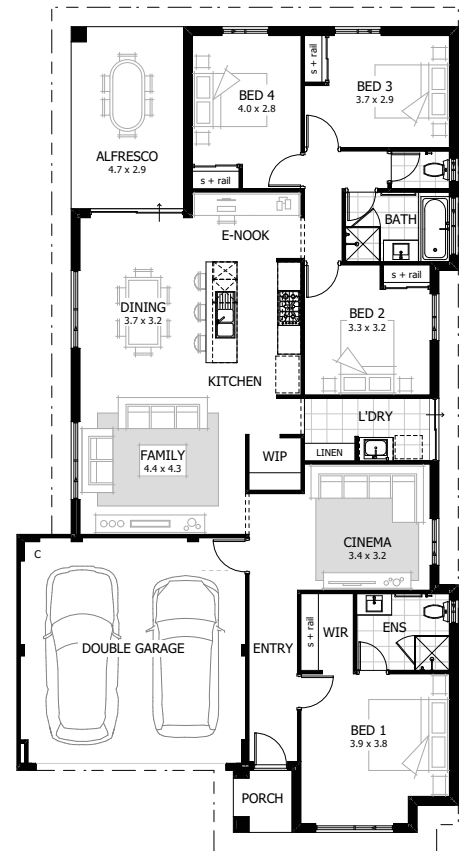

Ultimate 205

 4
  2
  2

Price from: \$750,000*

- Ducted Air Conditioning: Panasonic reverse cycle for year-round comfort.
- Complete Flooring: Stylish finishes throughout the home.
- Spacious Ceilings: 30c ceilings for an open, airy feel.*
- Premium Benchtops & Cabinetry: Caesarstone with soft-close features.
- Built-In Sliding Robes: Sleek and practical storage.
- Trusted Quality Brands: Westinghouse, Reece, Colorbond, Jason Windows & more.
- Extra Inclusions: A huge list of high-quality standard features!